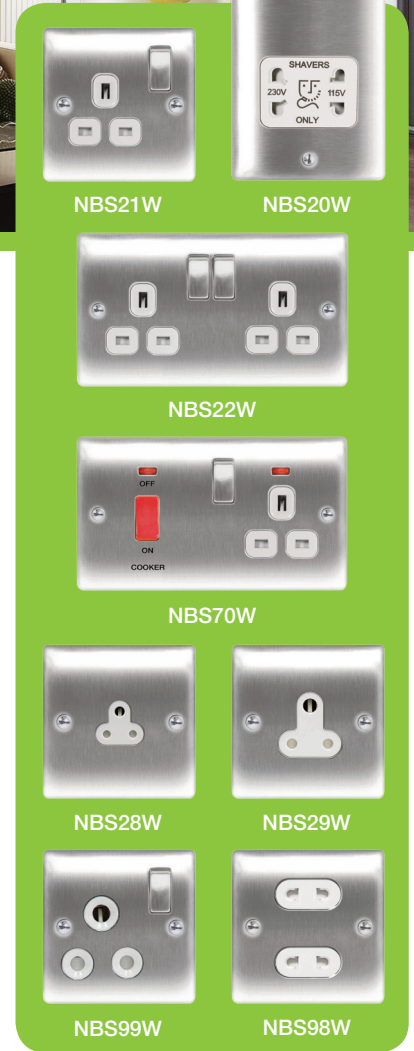

New from BG

NexusMetal

Brushed Steel Sockets with White Inserts

NexusMetal

- Lightly lacquered surface to reduce fingerprint marks
- Modern slim profile
- Integral gasket for moisture protection
- Angled in-line colour coded captive terminals

For more information on the complete Nexus Metal range, contact your Sales Manager or visit the BG website.

Trade Prices (April 2010)

Part No.	Description	Trade Price	Carton Qty
NBS21W-01	1 gang 13A switched socket	£15.84	10
NBS22W-01	2 gang 13A switched socket	£17.50	5
NBS28W-01	2A unswitched socket round pin	£29.95	10
NBS29W-01	5A unswitched socket round pin	£34.50	10
NBS99W-01	15A 1 gang switched socket	£25.52	10
NBS98W-01	16A 2 gang unswitched Euro socket	£15.50	10
NBS70W-01	45A DP switch with 13A socket & neon	£50.25	5
NBS20W-01	Shaver socket 115/230V dual voltage	£58.25	5