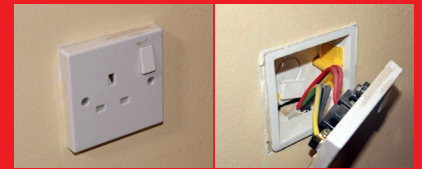

New from BG

13 amp Converter Socket

NexusMoulded

- Easily convert a single socket to a double with no alteration to the wall box
- Screw caps to hide fixing points
- Angled in-line colour coded captive terminals
- Manufactured to BS1362 Part 2

30 YEAR Guarantee

Trade Prices (April 2010)

Part No.	Description	Trade Price	Carton Qty
822CON	1 gang to 2 gang, 13 amp single pole switched converter	£12.70	5

Easy to Install

Step 1

Switch off electricity supply & remove the old socket