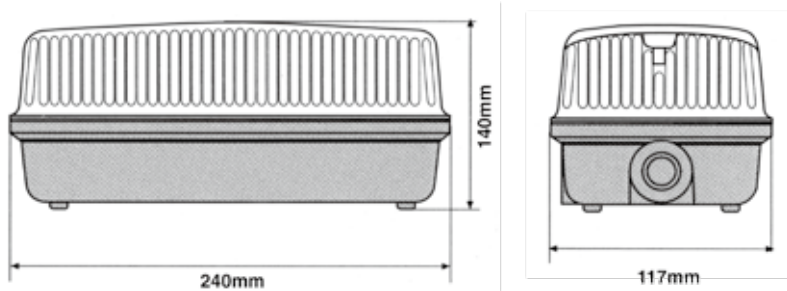

BULKHEAD LUMINAIRES

Robust diecast aluminium bulkhead luminaires in compact fluorescent and GLS versions manufactured to the highest specifications for general industrial, commercial and residential applications.

Catalogue Number	Description	Carton Qty
BHD1	GLS bulkhead with clear polycarbonate lens 100 Watt max, BC lampholder	10
BHD1R	GLS bulkhead with red polycarbonate lens 100 Watt max, BC lampholder	10
BHG1	GLS bulkhead with clear glass lens 100 Watt max, BC lampholder	10
BHDPL	Twin PL9 Bulkhead with clear polycarbonate lens Lamps not included	10
BHDES	Twin PL9 Bulkhead with photocell clear polycarbonate lens Lamps not included	10
BHP	GLS bulkhead with polycarbonate base and clear polycarbonate lens 100 Watt max, BC lampholder, black base	10
BHPW	GLS bulkhead with polycarbonate base and clear polycarbonate lens 100 Watt max, BC lampholder, white base	10

- Manufactured to BS EN 60598-1
- IP65
- 20mm guide entries for cable or conduit access
- 20mm guide and fixing centres for besa box fixing

TUNGSTEN HALOGEN FITTINGS

Catalogue Number	Description	Carton Qty
TEH500	500W enclosed halogen fitting	10
TEH150	150W enclosed halogen fitting	10

- Lamp not included