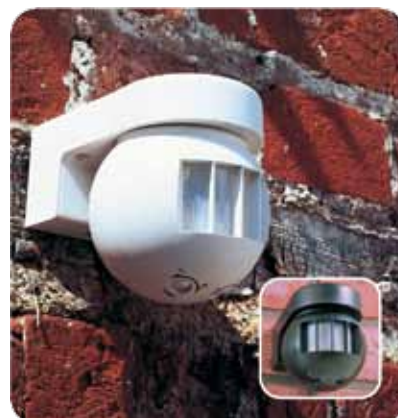

Security Lighting

A comprehensive range of high quality outdoor and indoor security lighting

Range Content

PIR's - Internal & External

Motion Sensor Security Lights

Bulkheads

Security Products

Security Lighting - Guardian

Guardian 1000

EXTERNAL PASSIVE INFRA-RED LIGHTING CONTROLLER AVAILABLE IN BLACK OR WHITE

- Detector fully adjustable vertically and horizontally
- Fully weatherproof to IP44
- 1000 Watt switching capability
- Adjustable lux level
- Adjustable timer from 20 seconds to 10 minutes
- 12 metre detection range with a 110° angle of detection
- Over-ride switching facility enables permanent on operation of controlled lighting

Catalogue Number	Description	Colour	Carton Qty
NGD500	1000W passive infra-red detector 110°	White	1
NGD50B	1000W passive infra-red detector 110°	Black	1

Guardian 2000

COMBINED HALOGEN FLOODLIGHT AND PASSIVE INFRA-RED DETECTOR

Catalogue Number	Description	Colour	Carton Qty
NGD650	500W combined halogen floodlight and passive infra-red detector 180°	Black	1

Guardian 2150

COMBINED PIR AND MINI FLOODLIGHT

- Detector fully adjustable vertically
- Fully weatherproof to IP44
- 150 Watt tungsten switching capacity
- Adjustable sensitivity control
- Adjustable timer from 20 seconds to 10 minutes
- 12 metre detection range with a 90° angle of detection
- Over-ride facility enables permanent on operation of controlled lighting
- Prewired and ready to install
- Lamp not included