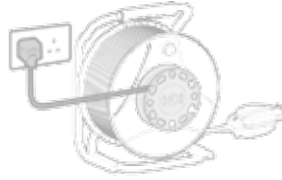

2 Connect cable reel to power supply using front flylead