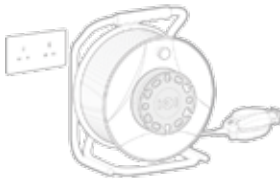

Catalogue Number	Description	Cable Length	Amperage	Number of Sockets	Plug Type	Carton Qty
HLP2013/2IP-MP	Case reel with two weatherproof sockets	20 metre	13 amp	2	13 amp	1

- Thermal cut-out Protection
- Convenient & safe temporary outdoor power sockets, ideal for use with DIY tools or garden equipment
- IP54 rated in use
- Manufactured to BSEN61242

HLP2013/2IP

Outdoor Power

HDPRR30133/IPS

PERFORMANCE 'REVERSE' CABLE REEL

Catalogue Number	Description	Cable Length	Amperage	Number of Sockets	Plug Type	Carton Qty
HDPRR30133/IPS	Reverse cable reel with pull-out weatherproof socket	30 metre (Main Drum) 3 metre (Fly Lead)	13 amp	1	13 amp	1

- Thermal cut-out protection
- Power & good earth LED indicators
- Socket IP54 rated in use
- Manufactured to BS EN61242
- Reverse reel - Take the socket to where you need it, leave the reel behind

REVERSE REEL RUNTION