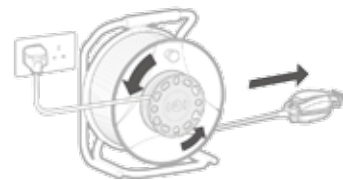

- Thermal cut-out protection
- Power & good earth LED indicators
- Socket IP54 rated in use
- Manufactured to BS EN61242
- Reverse reel - Take the socket to where you need it, leave the reel behind

REVERSE REEL RUNTION

1 Place cable reel within 3m of power point, in reach of front flylead

2 Connect cable reel to power supply using front flylead

3 Pull/unwind socket to where power is required

WMRR15132/IPS

PERFORMANCE WALL MOUNTED RETRACTABLE CABLE REEL