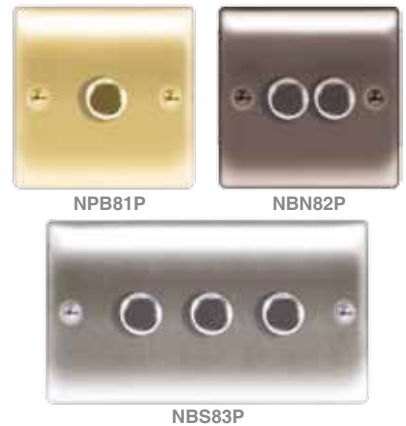

DIMMER SWITCHES - PUSH ON/OFF

Brushed Steel	Polished Chrome	Polished Brass	Black Nickel	Description	Carton Qty
NBS81P	NPC81P	NPB81P	NBN81P	1 gang, 2 way push, 400W	5
NBS82P	NPC82P	NPB82P	NBN82P	2 gang, 2 way push, 400W	5
NBS83P	NPC83P	NPB83P	NBN83P	3 gang, 2 way push, 400W	5
NBS84P	NPC84P	NPB84P	NBN84P	4 gang, 2 way push, 400W	5
NBS85P	NPC85P	NPB85P	NBN85P	1 Gang, 1,000W - square plate (export only)	5
NBS86P	NPC86P	NPB86P	NBN86P	1 Gang, 2 way push, 2,000W - square plate (export only)	5

- Suitable for tungsten lamps, low voltage transformers & mains GU10 halogen *
- De-rating required
- Manufactured to BS EN 60669-2-1